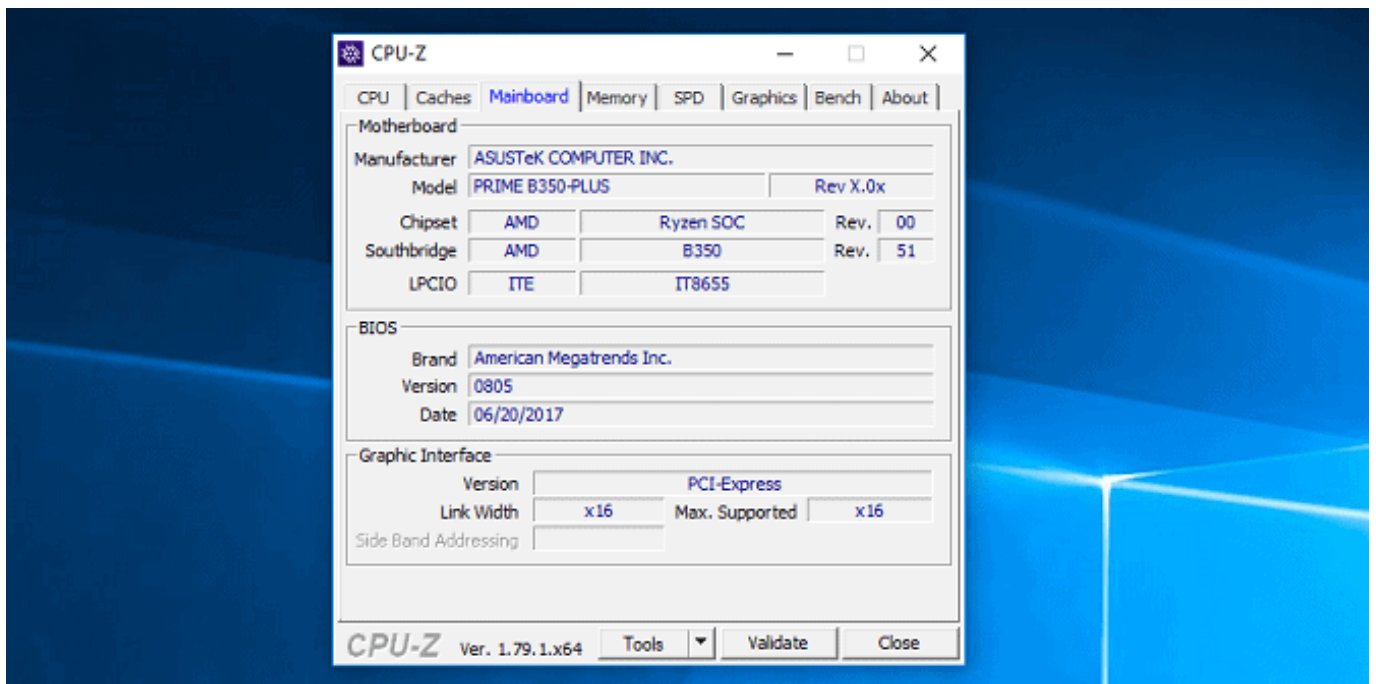

Free Download

[Check My Motherboard Model Online](#)

[Check My Motherboard Model Online](#)

Free Download

A close-up shot of RAM installed on a socket of a motherboard. Shutterstock. Without memory, you'll struggle in life and the same goes for your laptop. With more In this Itechguide, Victor teaches you how to check motherboard model on Windows 10. The guide 2 methods to check motherboard model on Where do i find my motherboard revision? ... Typically it will give you the motherboard model name, then the revision/version number (i.e., Asus A8N32-SLI Deluxe ... If you are using the Online RMA, it might be more annoying.